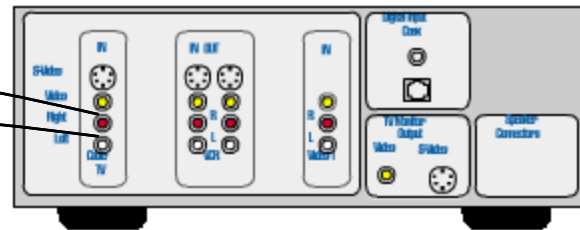

# HDTV, Home Theater, and HD or DVR Converter 2

HDTV

This connection is shown using Coax cable.

Optional Connection:

- [Component and Composite](#)
- [S-Video + Stereo Audio](#)
- [HDMI \(if available\)](#)
- [DVI + Digital Audio \(if available\)](#)

Home Theater

DVR or HD Converter