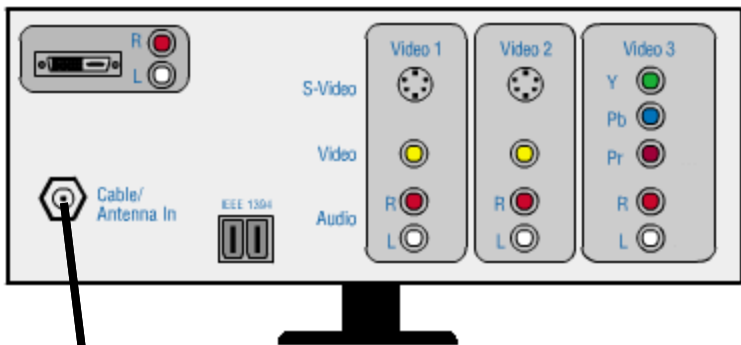

# HDTV, Home Theater, and HD or DVR Converter 2

HDTV

This connection is shown using Coax cable.

Optional Connection:

- [Component and Composite](#)
- [S-Video + Stereo Audio](#)
- [HDMI \(if available\)](#)
- [DVI + Digital Audio \(if available\)](#)

Home Theater

DVR or HD Converter